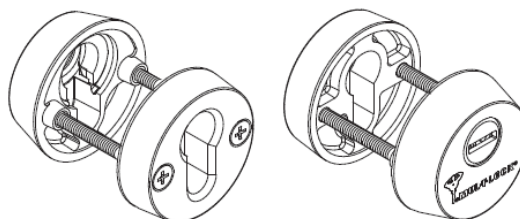

Introducing the new range of Mul-T-Lock High Security bolt-through Escutcheons, designed to enhance the level of security provided by Euro profile cylinders.

Developed for wooden or steel doors, but also suitable for most Euro profile lock case applications. Available in 3 attractive high quality all-weather finishes.