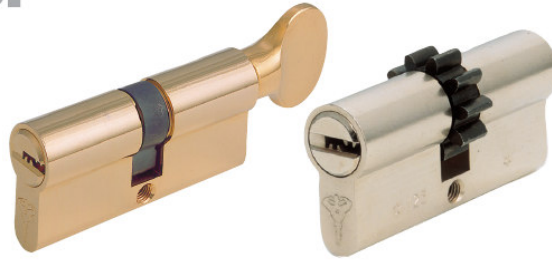

## Application

Compatible with locks and lock cases using Euro profile cylinder.

## Operation

360° rotation by operating key or thumbturn. Standard double cylinder, full key insertion disengages other side.

## Materials

Body and plug: high quality brass  
Cam and cogwheel: steel  
Pins: nickel silver and stainless steel

## Cylinder mechanism

Mul-T-Lock's unique, high precision pin tumbler system. Pick and drill resistant for High Security needs.