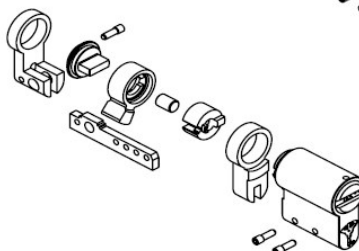

S.C. SANTESIM S.R.L

Email: office@santesim.ro / Web: www.santesim.ro

Adresa: str. Berveni, nr. 49, sect. 1, Bucuresti

Telefon: 0744.326.563

Registrul Comerțului: J40/17456/2008 / Cod fiscal: 24597020

IBAN: RO12 INGB 0000 9999 0135 1614 / Banca: ING Bank, suc. Bucurestii Noi