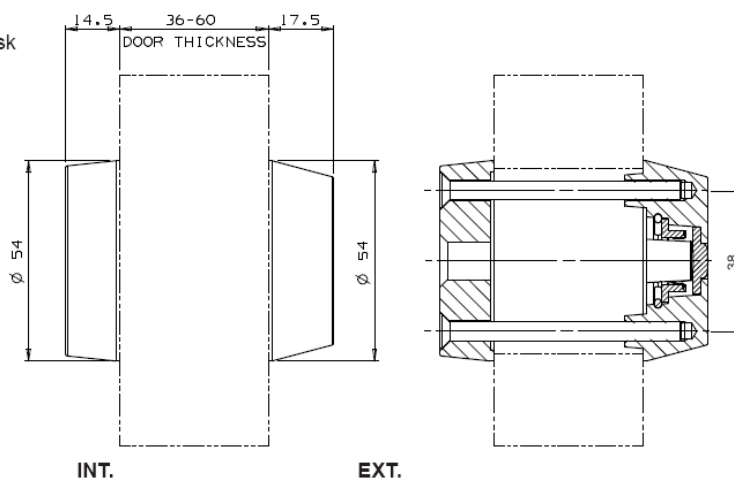

## Special features

- Fits most Euro lock cases with bolt-through fixing (38mm)
- 3 attractive finishes: chrome plated, electro brass, nickel satin
- Fits a variety of door widths
- Hardened steel anti-drill rotating disk
- Anti-pull protection
- Anti-twist feature
- Large diameter footprint - 54mm
- M5 bolt-through
- Easy fit
- Attractive design