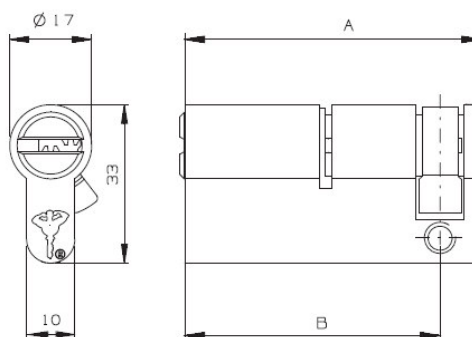

Single cylinder

S.C. SANTESIM S.R.L

Email: office@santesim.ro / Web: www.santesim.ro

Adresa: str. Berveni, nr. 49, sect. 1, Bucuresti

Telefon: 0744.326.563

Registrul Comerțului: J40/17456/2008 / Cod fiscal: 24597020

IBAN: RO12 INGB 0000 9999 0135 1614 / Banca: ING Bank, suc. Bucurestii Noi