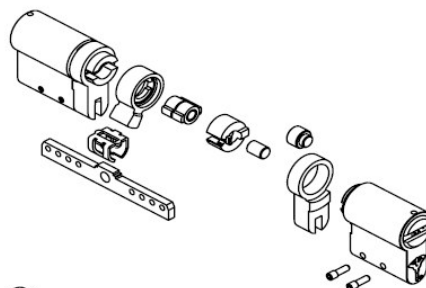

Single cylinder