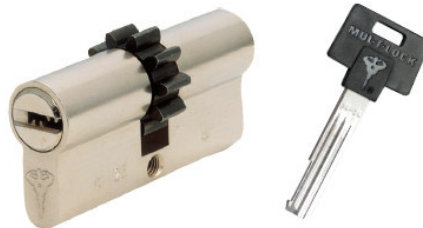

Construction master cylinder

Mul-T-Lock has developed a new-concept High Security construction master cylinder, that provides construction contractors with maximum convenience, while ensuring peace of mind for new property owners.

Contractors using the new product enjoy control of all apartments on the construction site - or even on several sites - with one master key.

Each cylinder in the system also has an owner key, provided to the owner when he/she moves into the apartment.

At this time a technician turns a special change key in the cylinder, disabling the contractor's master key. This procedure is not reversible.

This creative new solution is fully contained in the cylinder itself and requires no supplementary devices.